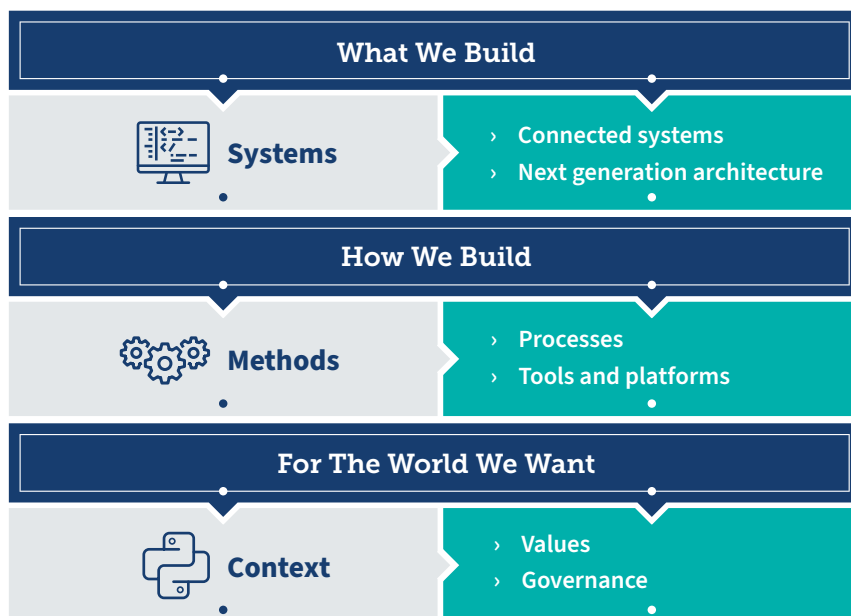

Lero, The SFI Research Centre for Software

A World Leading SFI Research Centre

Lero brings together leading software teams from universities and institutes of technology in a co-ordinated centre of research excellence with a strong industry focus.

LEERO Software for a better world

Ireland is recognised internationally as a leading location for companies in the software sector. Sixteen out of the top 20 global technology firms have strategic operations in Ireland. Lero is a key pillar of that success partnering with four of the top 10 technology companies worldwide. Since it was founded in 2005, Lero has become one of the best-known, and most highly regarded, software research centres in the world.

Research Programmes

Research Areas

Lero has expertise across multiple disciplines from deep theoretical computer science and formal methods through to participatory design, human-computer interaction, ethics and values. Lero works collaboratively with industry partners to identify and solve specific problems.

Lero's research programme comprises systems (what we build), methods (how we build) and context (for the world we want) in six key application domains:

- > Connected autonomous vehicles
- > Health, wellbeing & human performance
- > Smart communities/cities
- > GovTech
- > FinTech
- > AgriTech & food